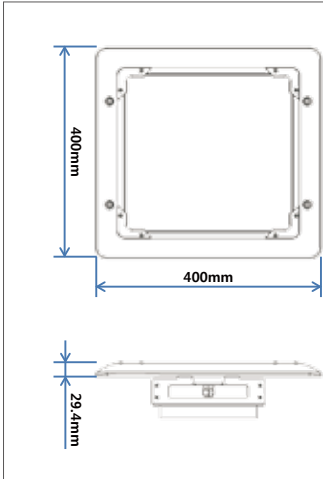

GlowOne's Core Competitiveness

[Easiest Way to Install]

DIY Friendly. By adopting Surface mounting way, Canopy light from GlowOne is easily installed. It's method is as remarkable as its brightness.

1. Secure the mounting bracket to fit the hole.
2. Put the hook to the mounting bracket.
3. Connect the DC wire between the product and SMPS.
4. Close the product to the deck and secure the product with screws.

Ordering Information

※ They may vary from the table. Please contact us for the correct information.

Type	Product Code	Model Name	Power	Voltage	Color Temperature	Flux(lm)	Efficiency	Beam angle	CRI	Weight	Size(mm)	Frequency	operating temperature
Chain	GCPSM604N1A10	CP060_4000K	60W	220VAC	4000K	8,500	140 lm/W	115 deg.	80 Ra	4.0 kg	400x400x65	50/60 Hz	-30~50°C
	GCPSM604N3A10	CP060_5000K	60W	220VAC	5000K	9,000	150 lm/W	115 deg.	80 Ra	4.0 kg	400x400x65	50/60 Hz	-30~50°C
	GCPSMA04N1A10	CP100_4000K	100W	220VAC	4000K	14,000	140 lm/W	115 deg.	80 Ra	4.0 kg	400x400x65	50/60 Hz	-30~50°C
	GCPSMA04N3A10	CP100_5000K	100W	220VAC	5000K	15,000	150 lm/W	115 deg.	80 Ra	4.0 kg	400x400x65	50/60 Hz	-30~50°C

Product Specifications

Product Drawing

Photometry

Cone Lux

CP060	CP100	Height
3,131 lux	4,488 lux	1.0 m
783 lux	1,122 lux	2.0 m
348 lux	499 lux	3.0 m
196 lux	281 lux	4.0 m
125 lux	180 lux	5.0 m
87 lux	125 lux	6.0 m
64 lux	92 lux	7.0 m
49 lux	70 lux	8.0 m
38 lux	54 lux	9.0 m