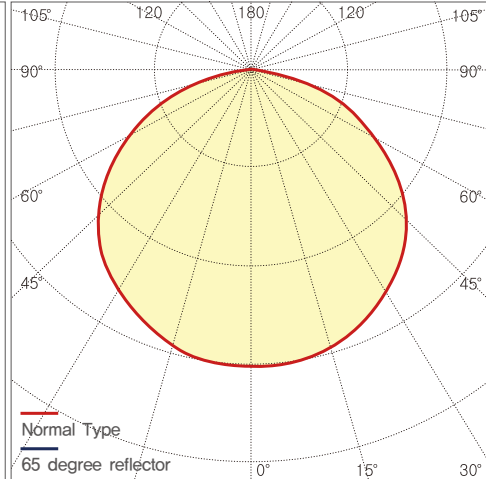

Ordering Information

※ They may vary from the table. Please contact us for the correct information.

Type	Product Code	Model Name	Power	Voltage	Color Temperature	Flux(lm)	Efficiency	Beam angle	CRI	Weight	Size(mm)	Frequency	operating temperature
Chain	GCPSM604N1A10	CP060_4000K	60W	220VAC	4000K	8,500	140 lm/W	115 deg.	80 Ra	4.0 kg	400x400x65	50/60 Hz	-30~50°C
	GCPSM604N3A10	CP060_5000K	60W	220VAC	5000K	9,000	150 lm/W	115 deg.	80 Ra	4.0 kg	400x400x65	50/60 Hz	-30~50°C
	GCPSMA04N1A10	CP100_4000K	100W	220VAC	4000K	14,000	140 lm/W	115 deg.	80 Ra	4.0 kg	400x400x65	50/60 Hz	-30~50°C
	GCPSMA04N3A10	CP100_5000K	100W	220VAC	5000K	15,000	150 lm/W	115 deg.	80 Ra	4.0 kg	400x400x65	50/60 Hz	-30~50°C

Product Specifications

Product Drawing

Photometry

Cone Lux

CP060	CP100	Height
3,131 lux	4,488 lux	1.0 m
783 lux	1,122 lux	2.0 m
348 lux	499 lux	3.0 m
196 lux	281 lux	4.0 m
125 lux	180 lux	5.0 m
87 lux	125 lux	6.0 m
64 lux	92 lux	7.0 m
49 lux	70 lux	8.0 m
38 lux	54 lux	9.0 m