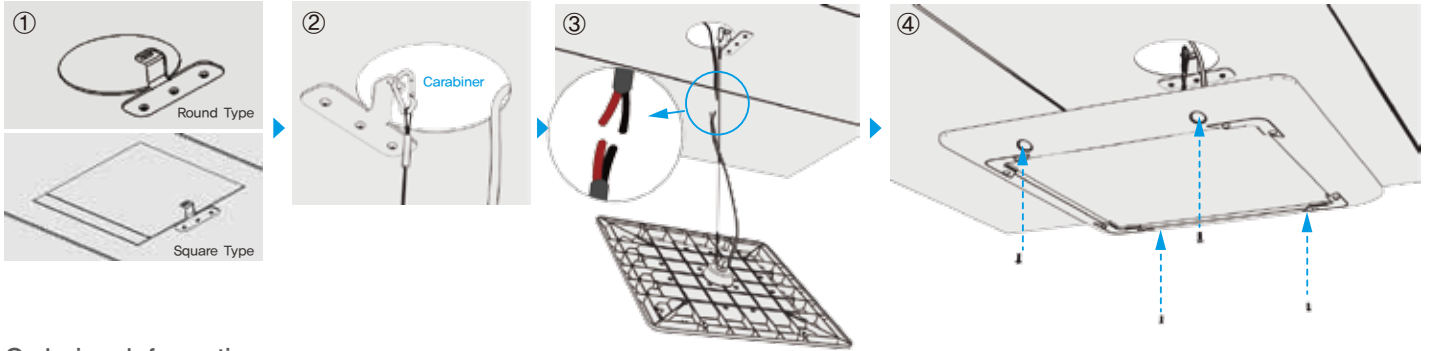

GlowOne's Core Competitiveness

[Easiest Way to Install]

DIY Friendly. By adopting Surface mounting way, Canopy light from GlowOne is easily installed. It's method is as remarkable as its brightness.

1. Secure the mounting bracket to fit the hole.
2. Put the hook to the mounting bracket.
3. Connect the DC wire between the product and SMPS.
4. Close the product to the deck and secure the product with screws.